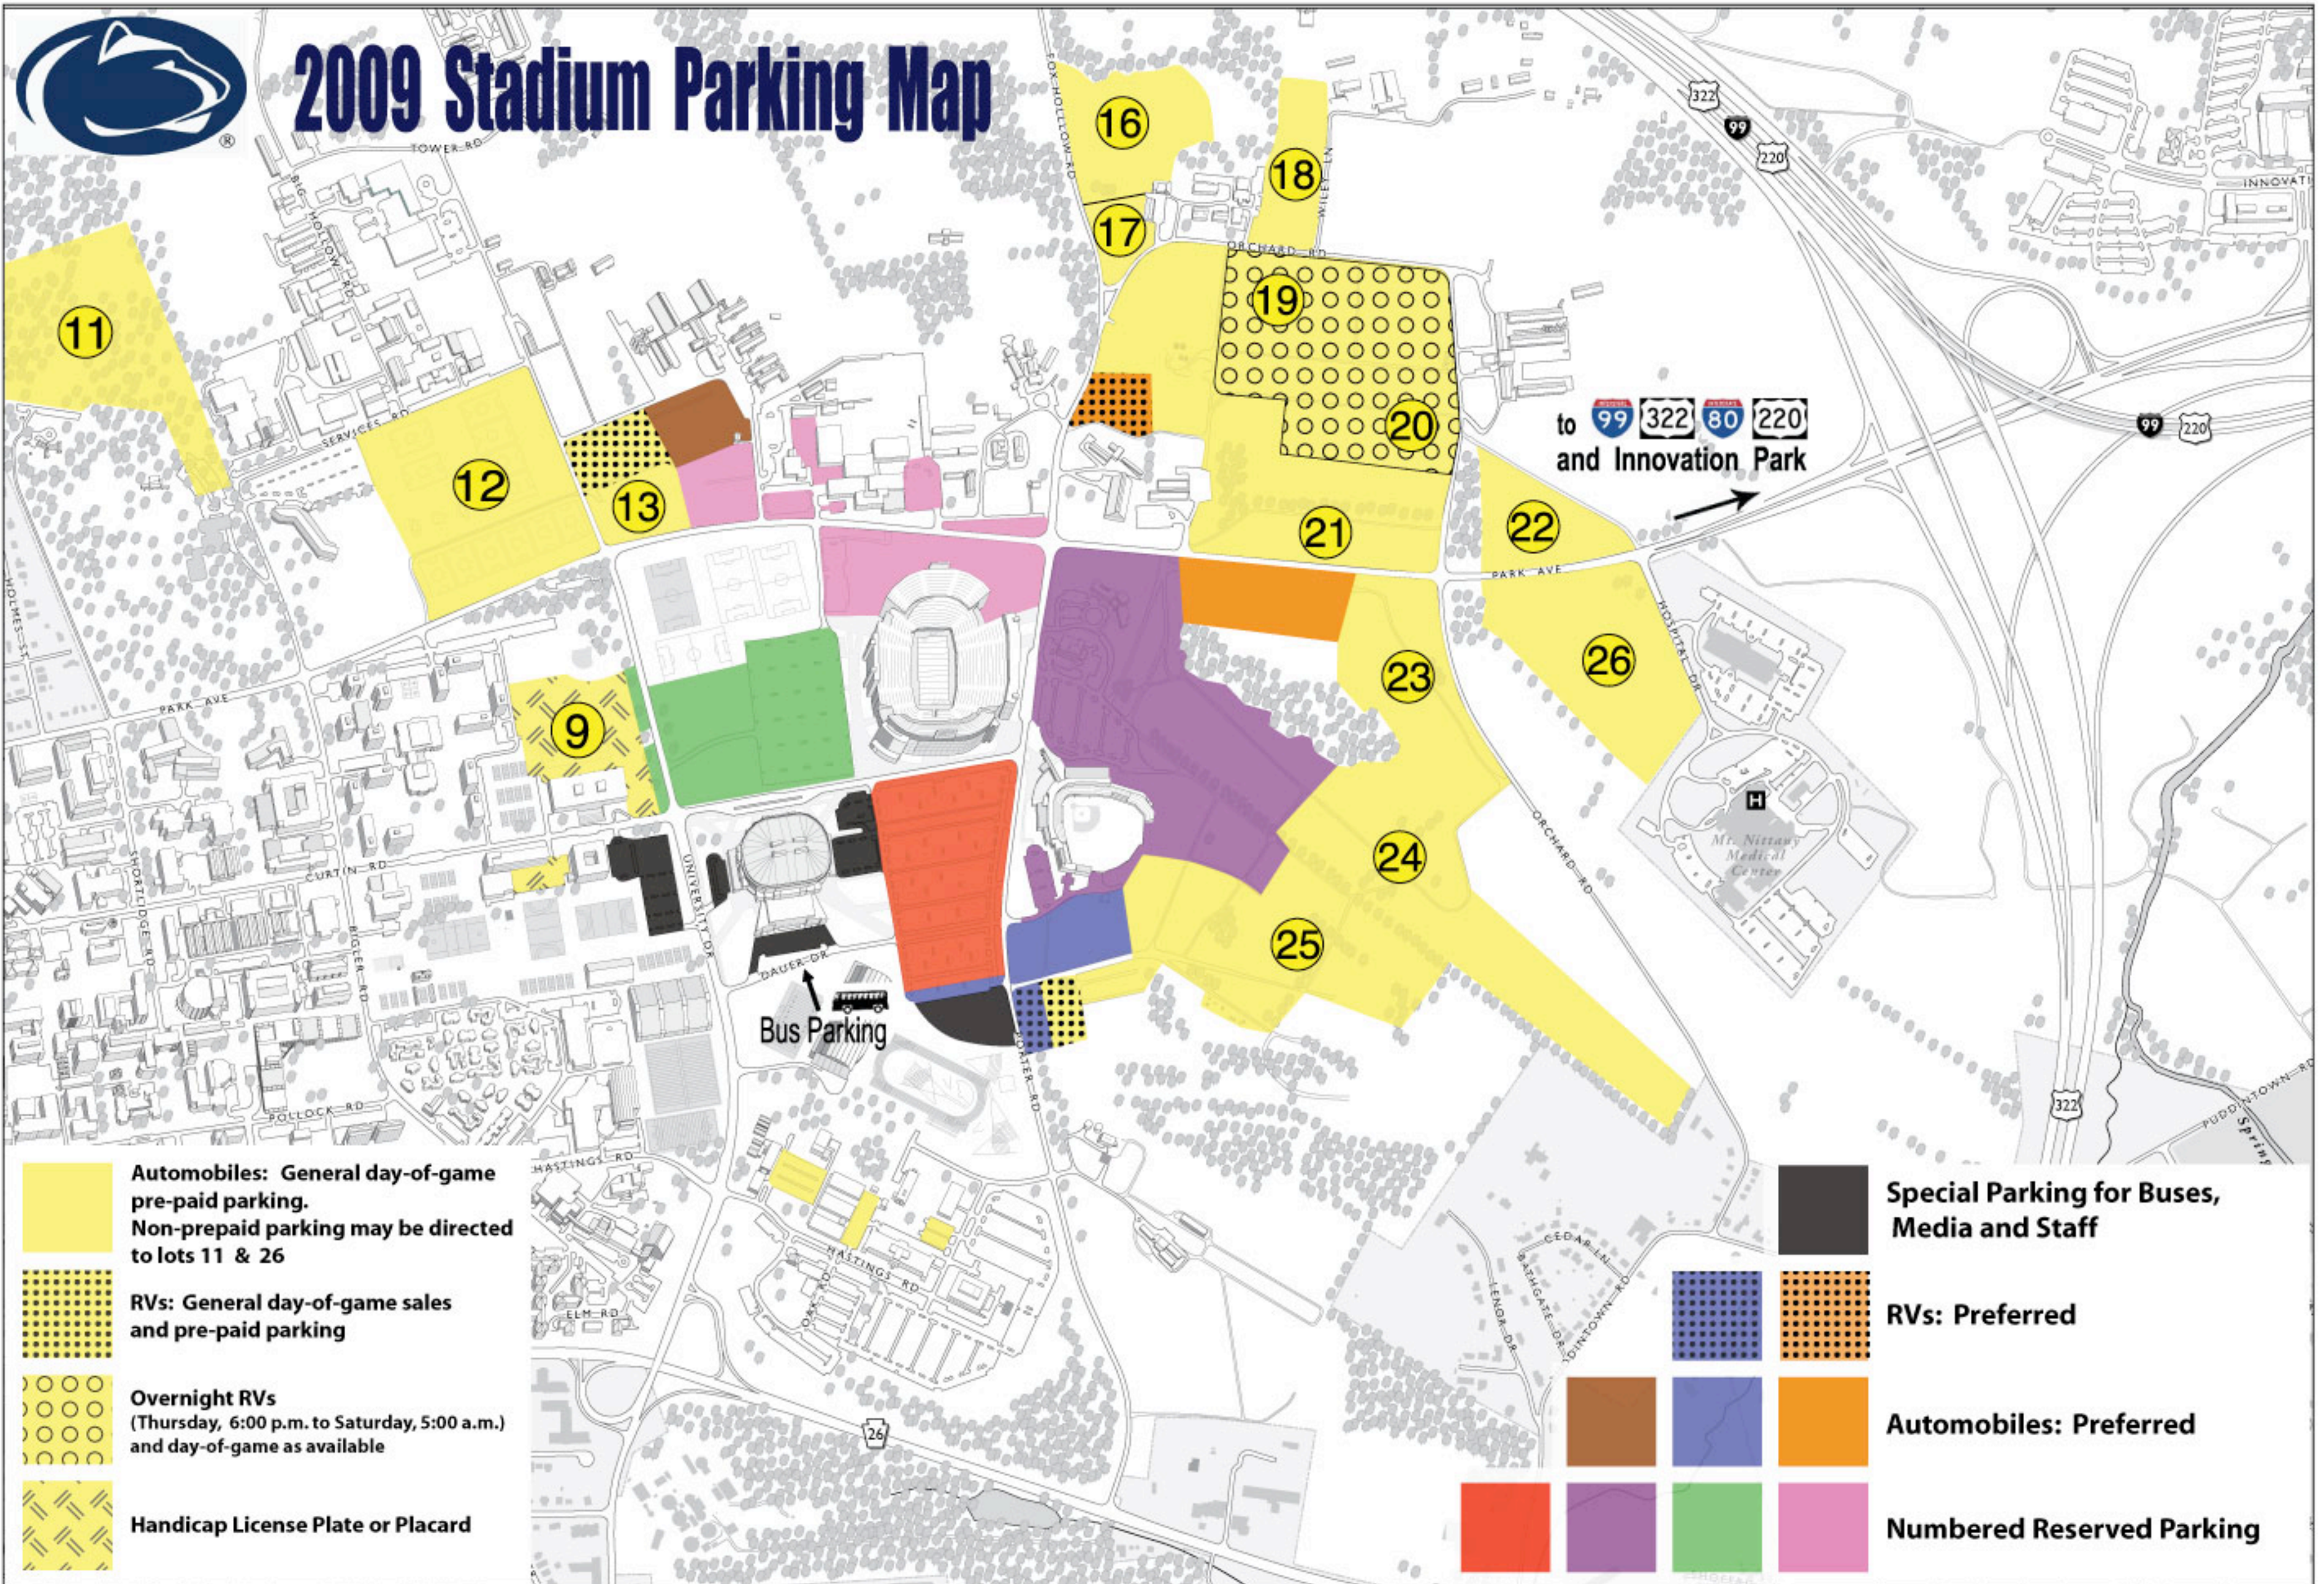

2009 Stadium Parking Map

-  **Automobiles: General day-of-game pre-paid parking.**
Non-prepaid parking may be directed to lots 11 & 26
-  **RVs: General day-of-game sales and pre-paid parking**
-  **Overnight RVs**
(Thursday, 6:00 p.m. to Saturday, 5:00 a.m.) and day-of-game as available
-  **Handicap License Plate or Placard**

-  **Special Parking for Buses, Media and Staff**
-   **RVs: Preferred**
-    **Automobiles: Preferred**
-     **Numbered Reserved Parking**